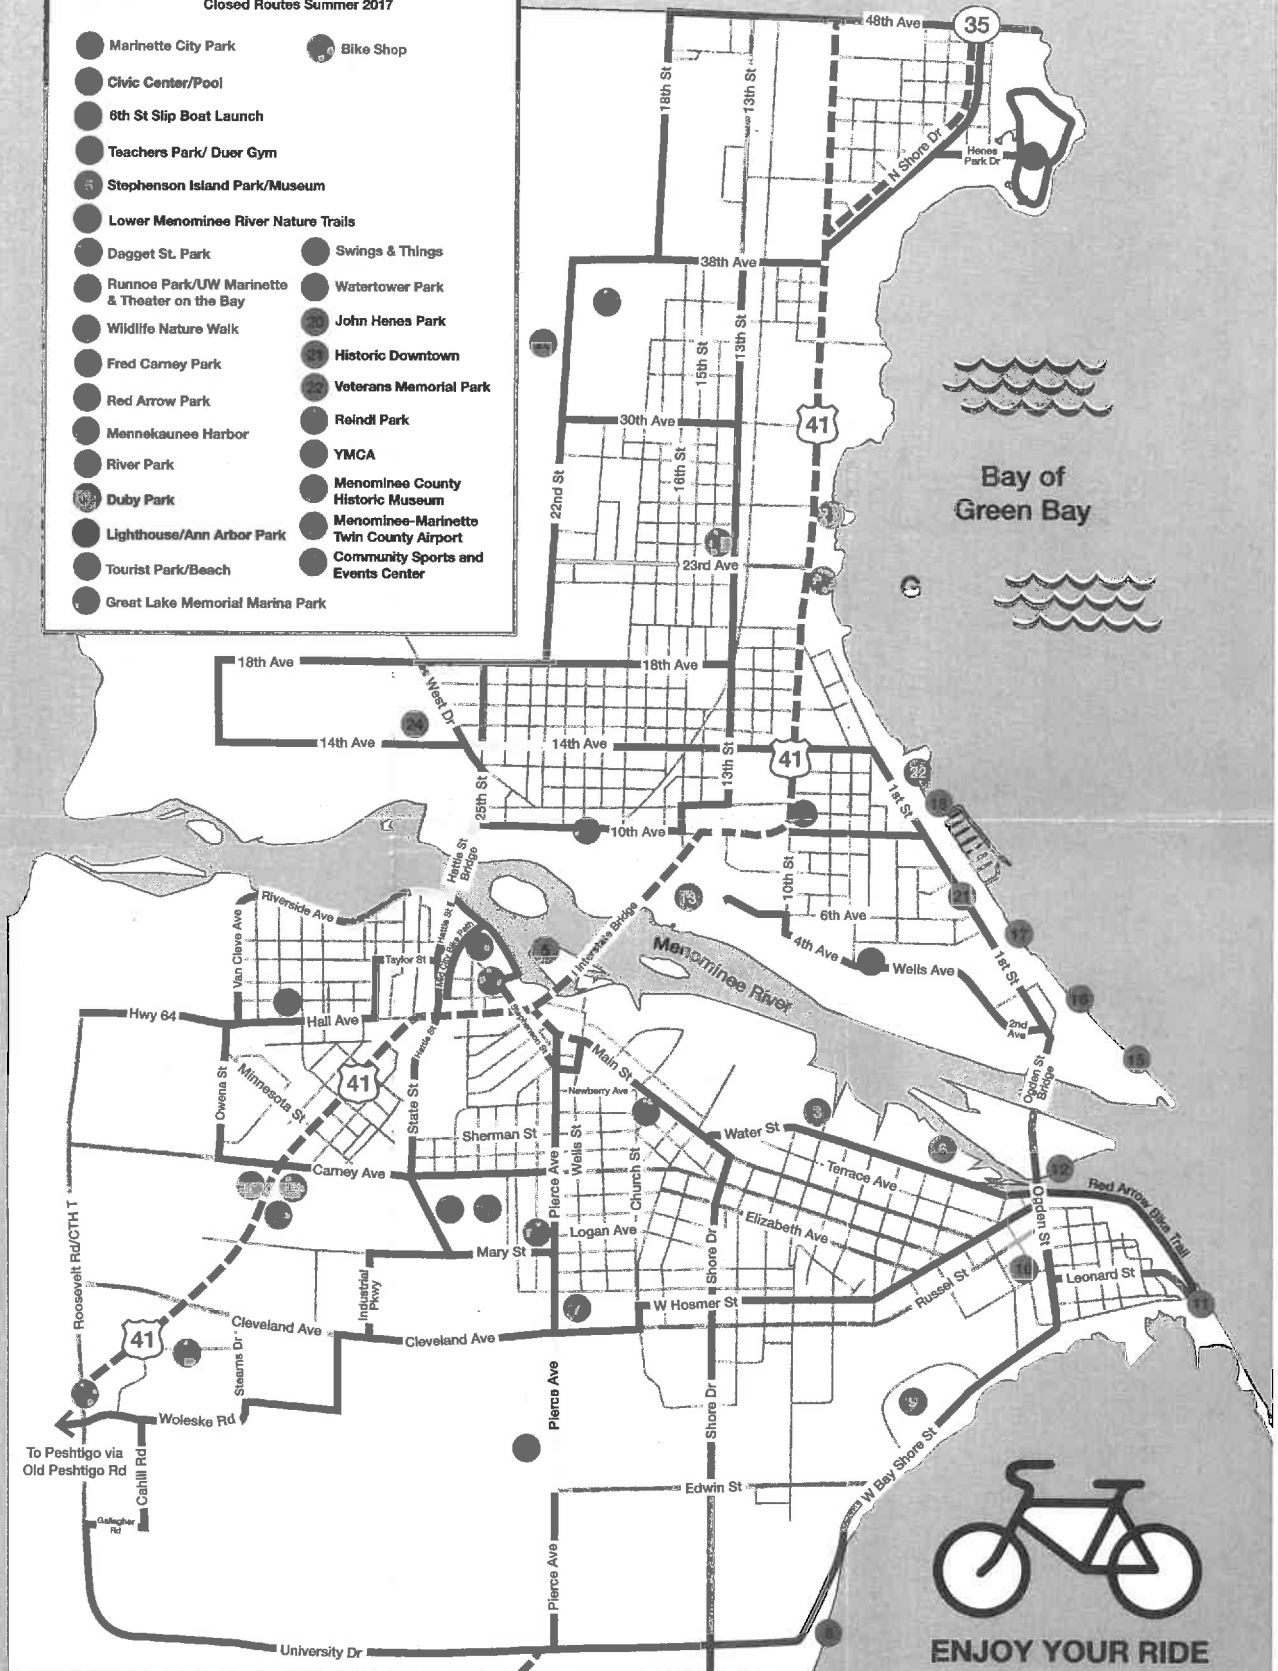

# Map Key: Menominee & Marinette

# MENOMINEE

	Family Friendly Bike Route		High Traffic Road
	Paved Bike Path		Closed Routes Summer 2017
	Marinette City Park		Bike Shop
	Civic Center/Pool		Swings & Things
	8th St Slip Boat Launch		Watertower Park
	Teachers Park/ Duer Gym		John Henes Park
	Stephenson Island Park/Museum		Historic Downtown
	Lower Menominee River Nature Trails		Veterans Memorial Park
	Dagget St. Park		Reindl Park
	Runoee Park/UW Marinette & Theater on the Bay		YMCA
	Wildlife Nature Walk		Menominee County Historic Museum
	Fred Carney Park		Menominee-Marinette Twin County Airport
	Red Arrow Park		Community Sports and Events Center
	Mennekaunee Harbor		
	River Park		
	Duby Park		
	Lighthouse/Ann Arbor Park		
	Tourist Park/Beach		
	Great Lake Memorial Marina Park		

Bay of Green Bay

ENJOY YOUR RIDE

# MARINETTE

To Peshtigo

To Peshtigo via CTH BB/ Shore Dr