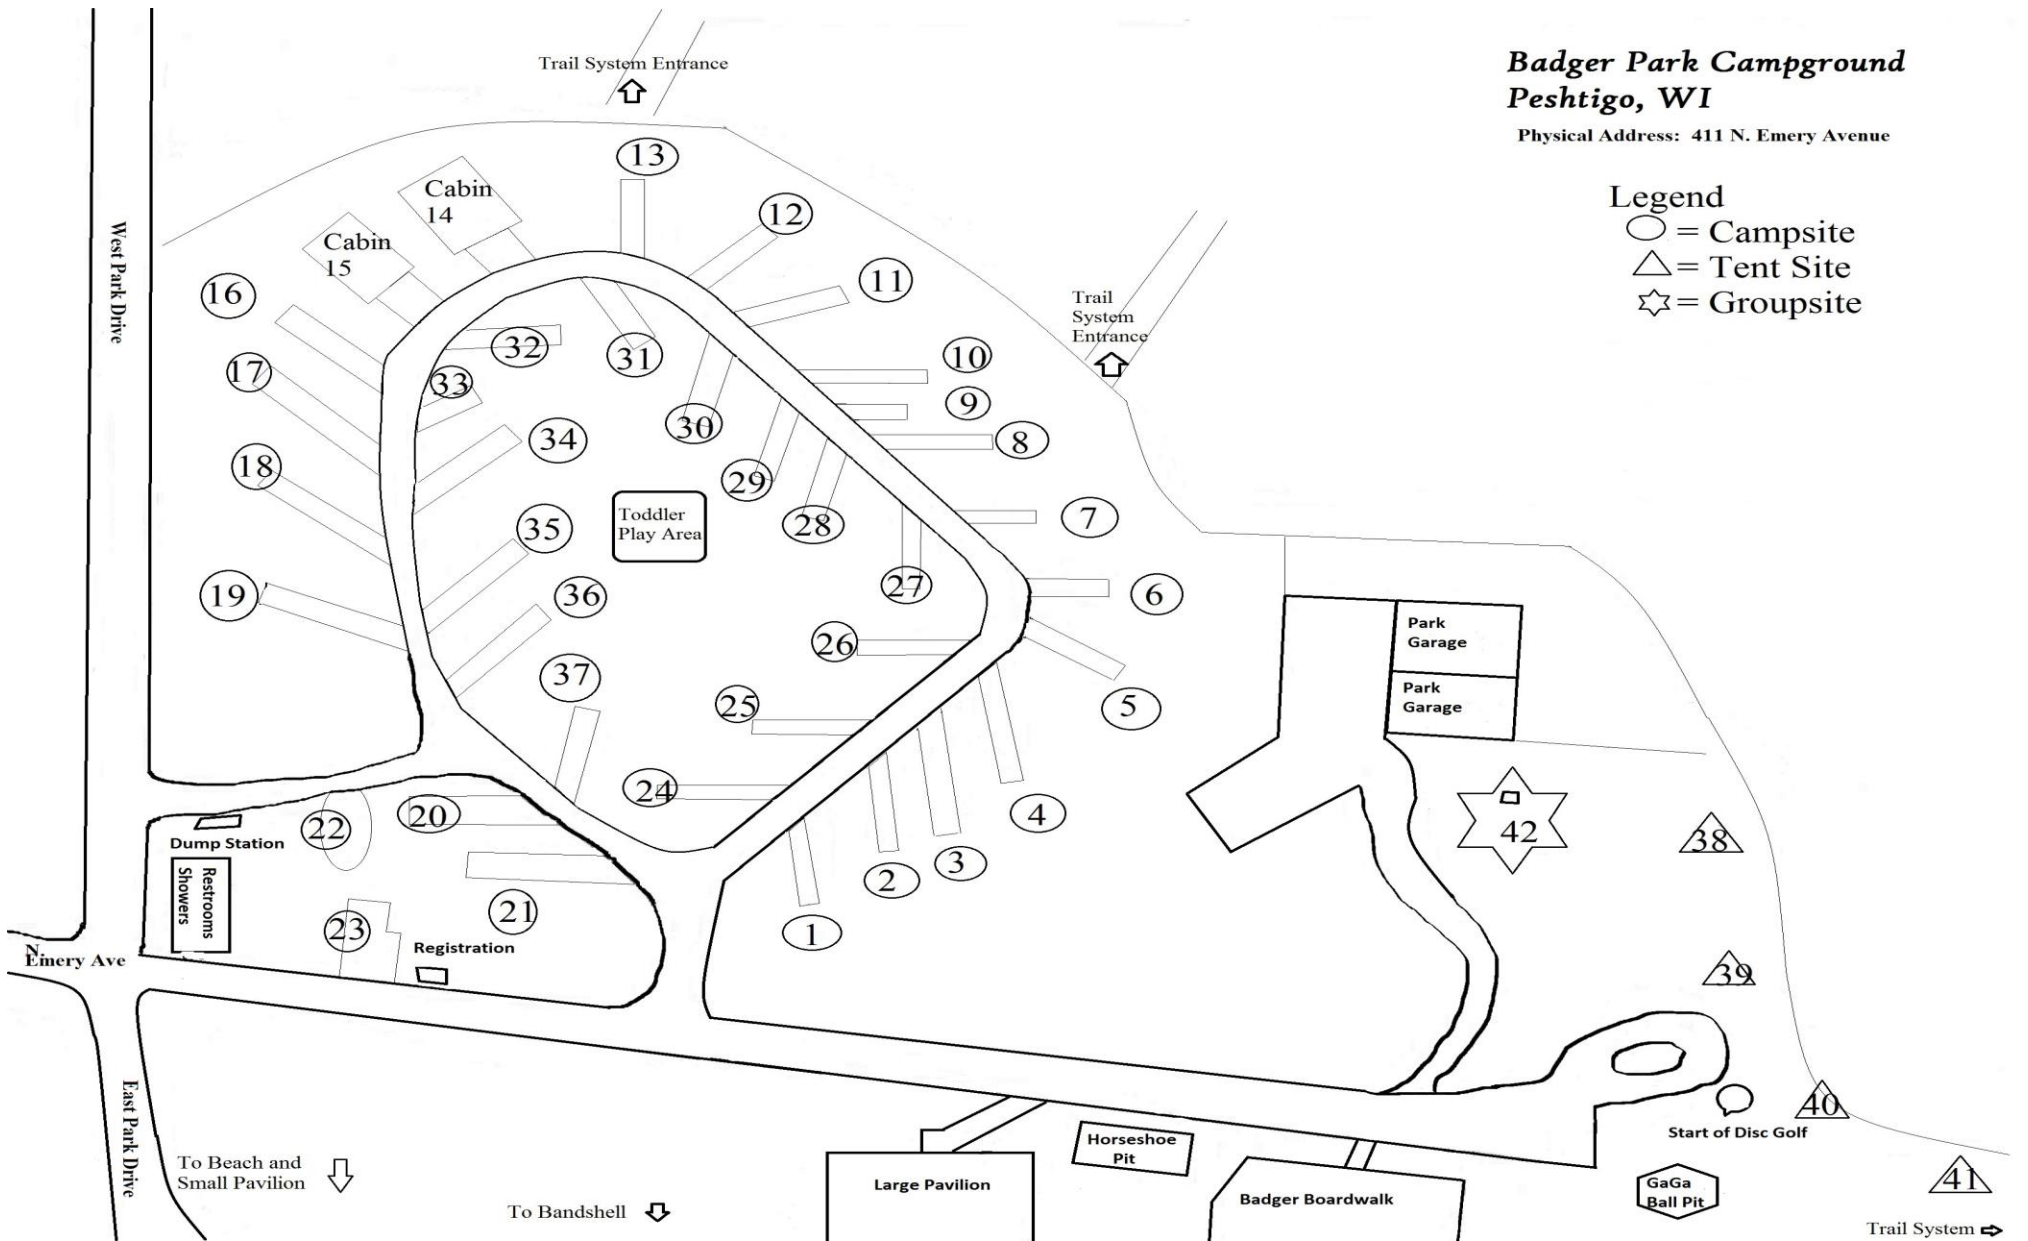

Badger Park Campground Peshtigo, WI

Physical Address: 411 N. Emery Avenue

Legend

- = Campsite
- △ = Tent Site
- ☆ = Groupsite

West Park Drive

Trail System Entrance

Trail System Entrance

N. Emery Ave

East Park Drive

To Beach and Small Pavilion

To Bandshell

Large Pavilion

Horseshoe Pit

Badger Boardwalk

GaGa Ball Pit

Start of Disc Golf

Trail System

Dump Station

Restrooms
Showers

Registration

Toddler
Play Area

Park Garage

Park Garage

16

17

18

19

22

23

20

21

13