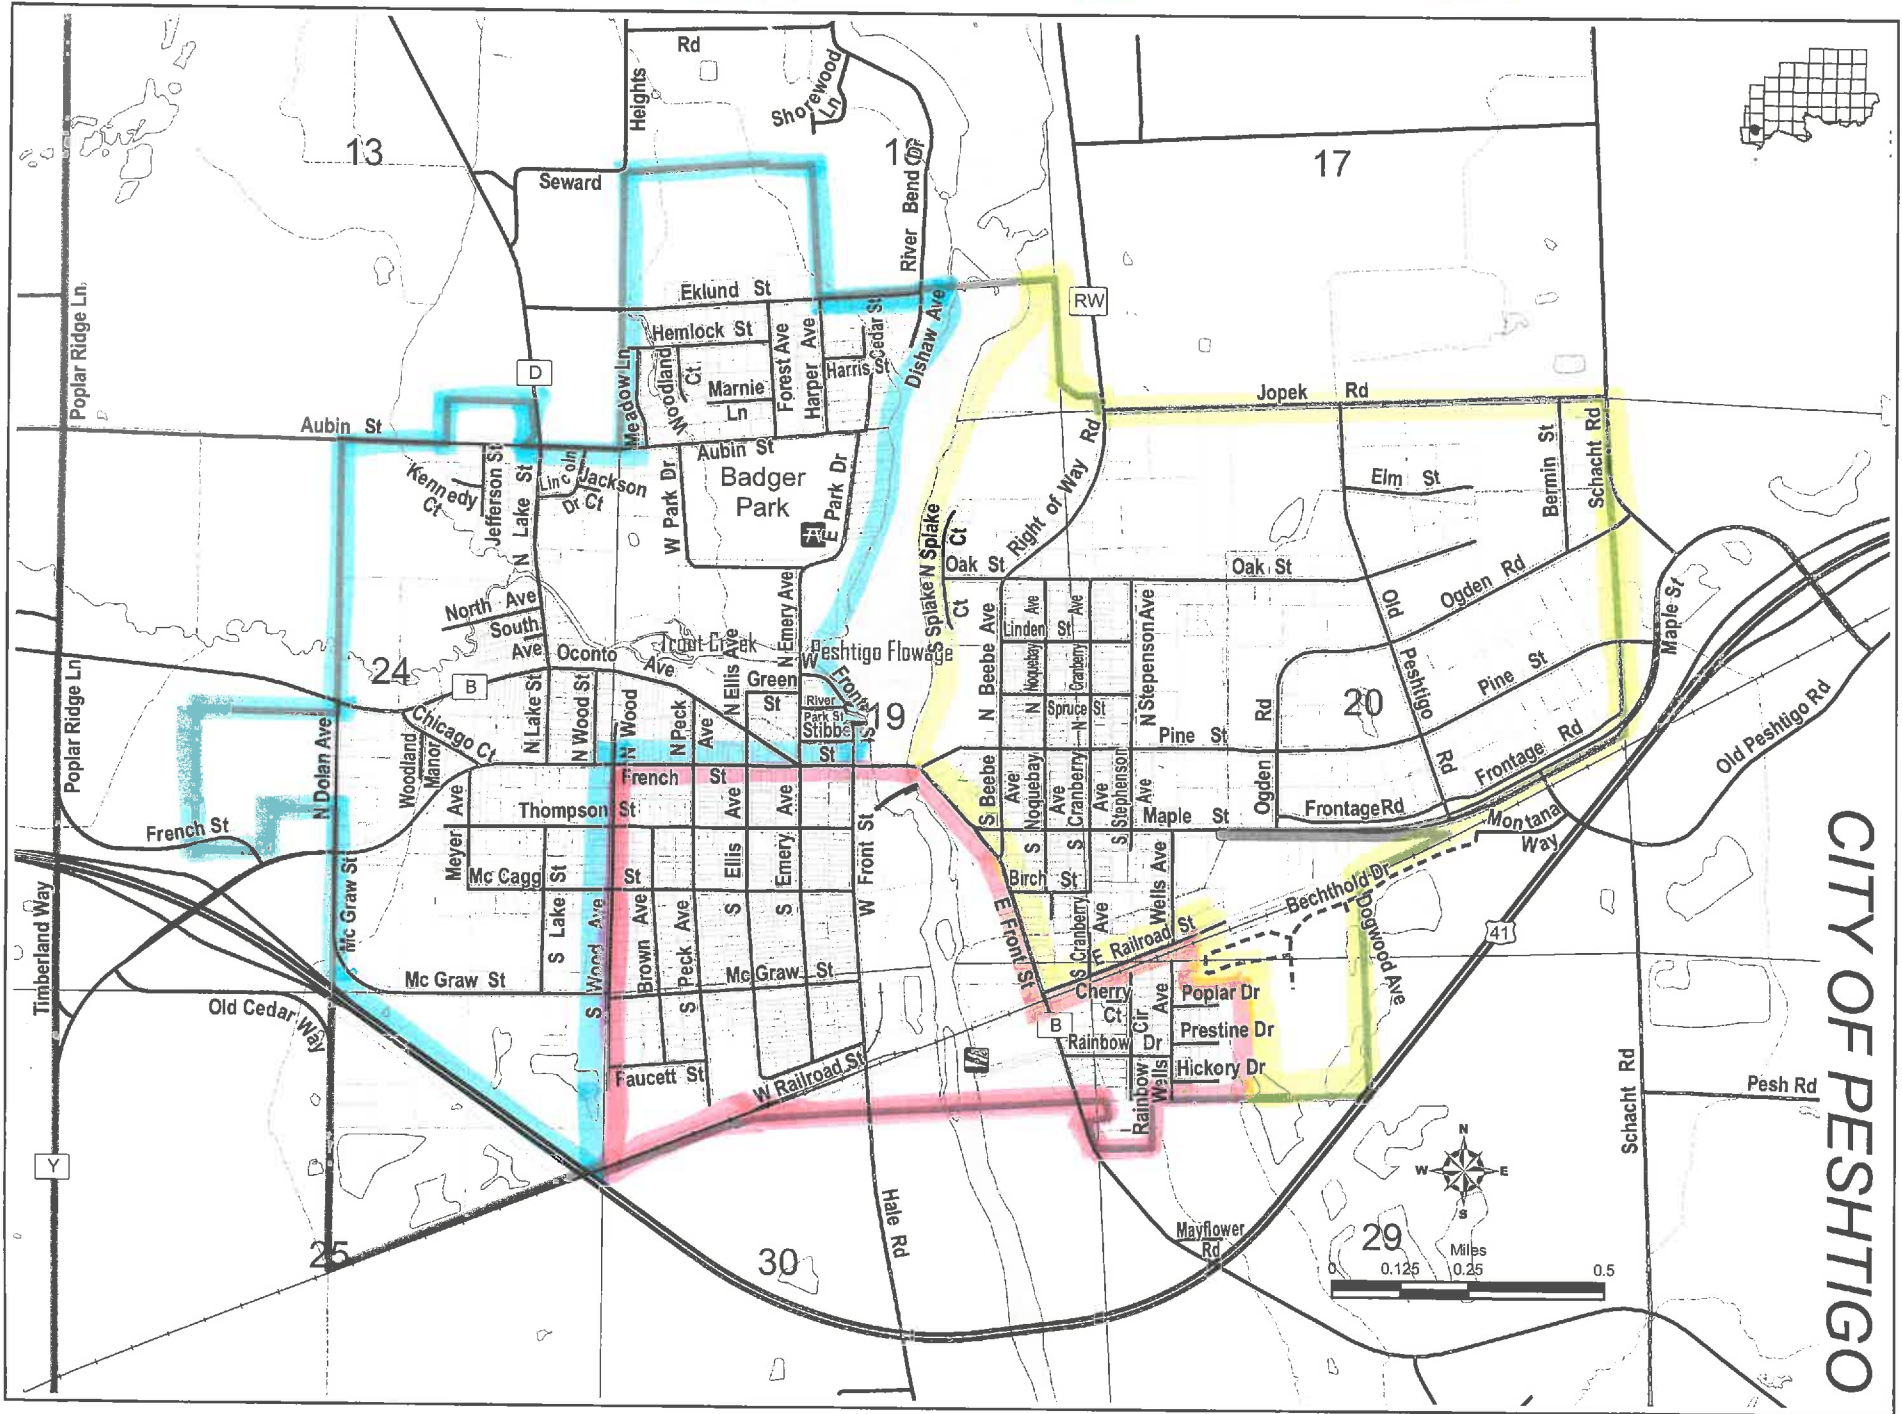

GARBAGE PICKUP SCHEDULE

Monday

Tuesday

Wednesday

56

13

17

24

9

20

25

30

29

CITY OF PESHTIGO